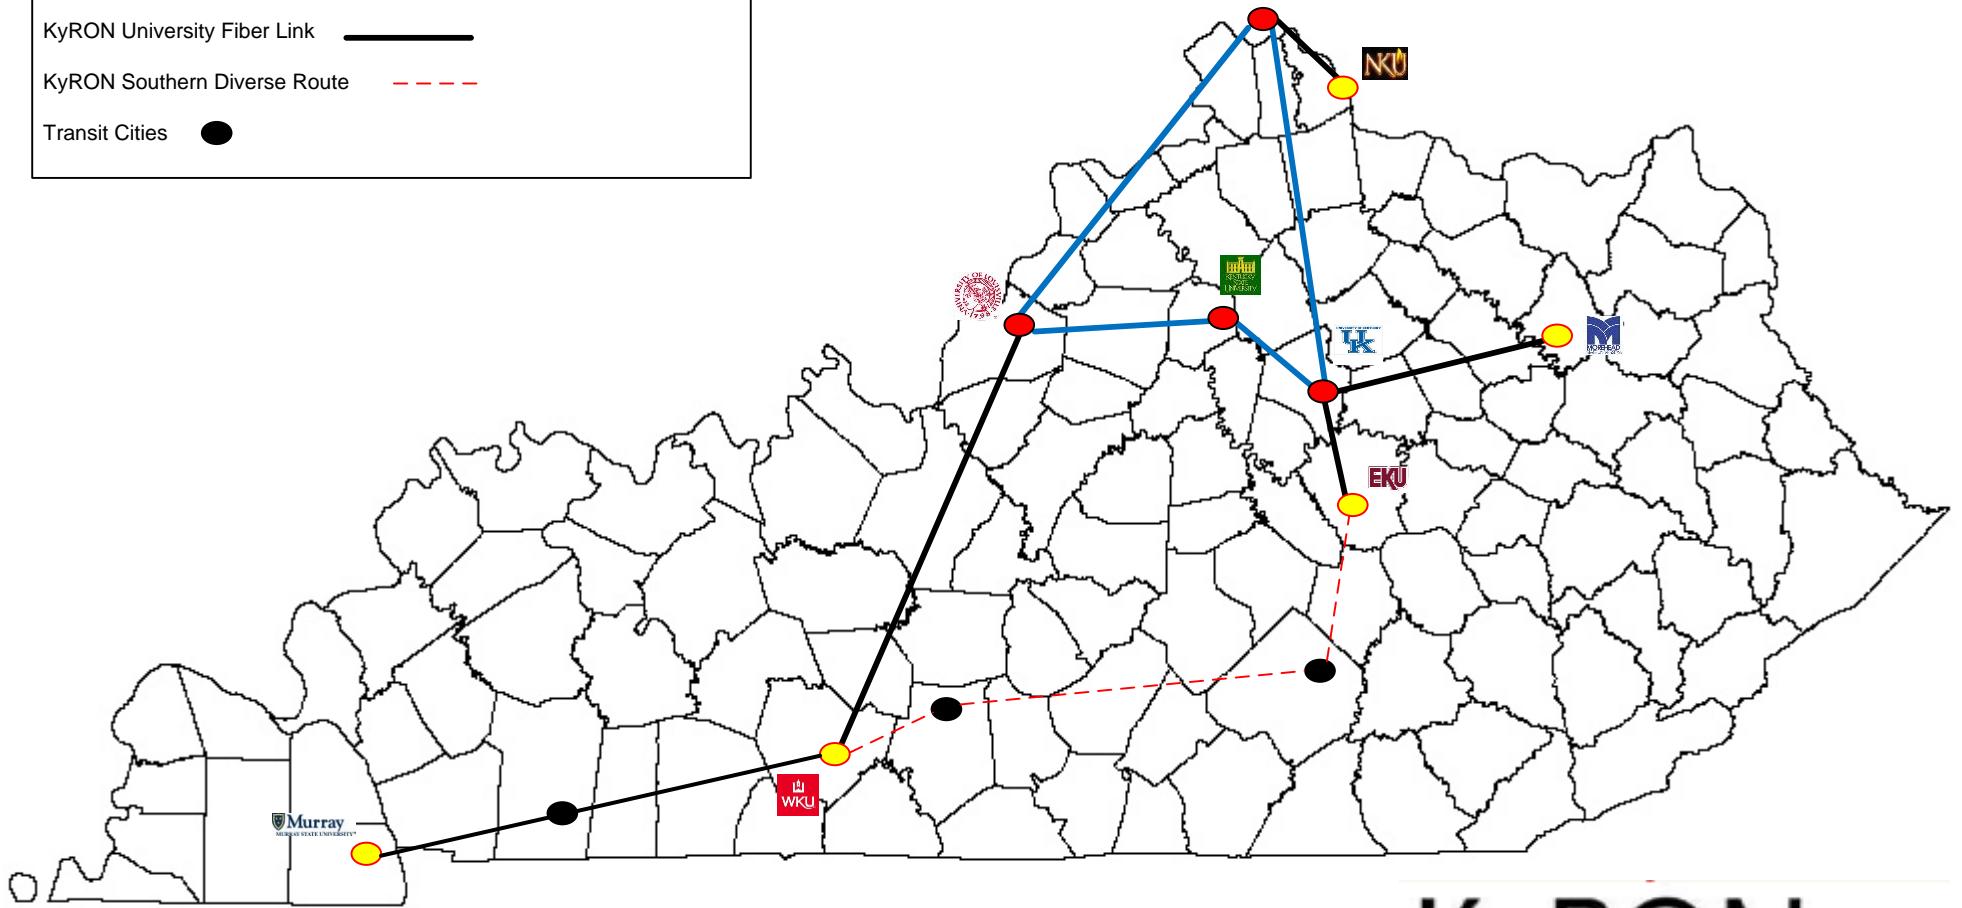

# KENTUCKY

KyRON Core Node ●

KyRON University Node ●

KyRON Core Fiber Link —

KyRON University Fiber Link —

KyRON Southern Diverse Route - - -

Transit Cities ●

**KyRON**  
Kentucky Regional Optical Network